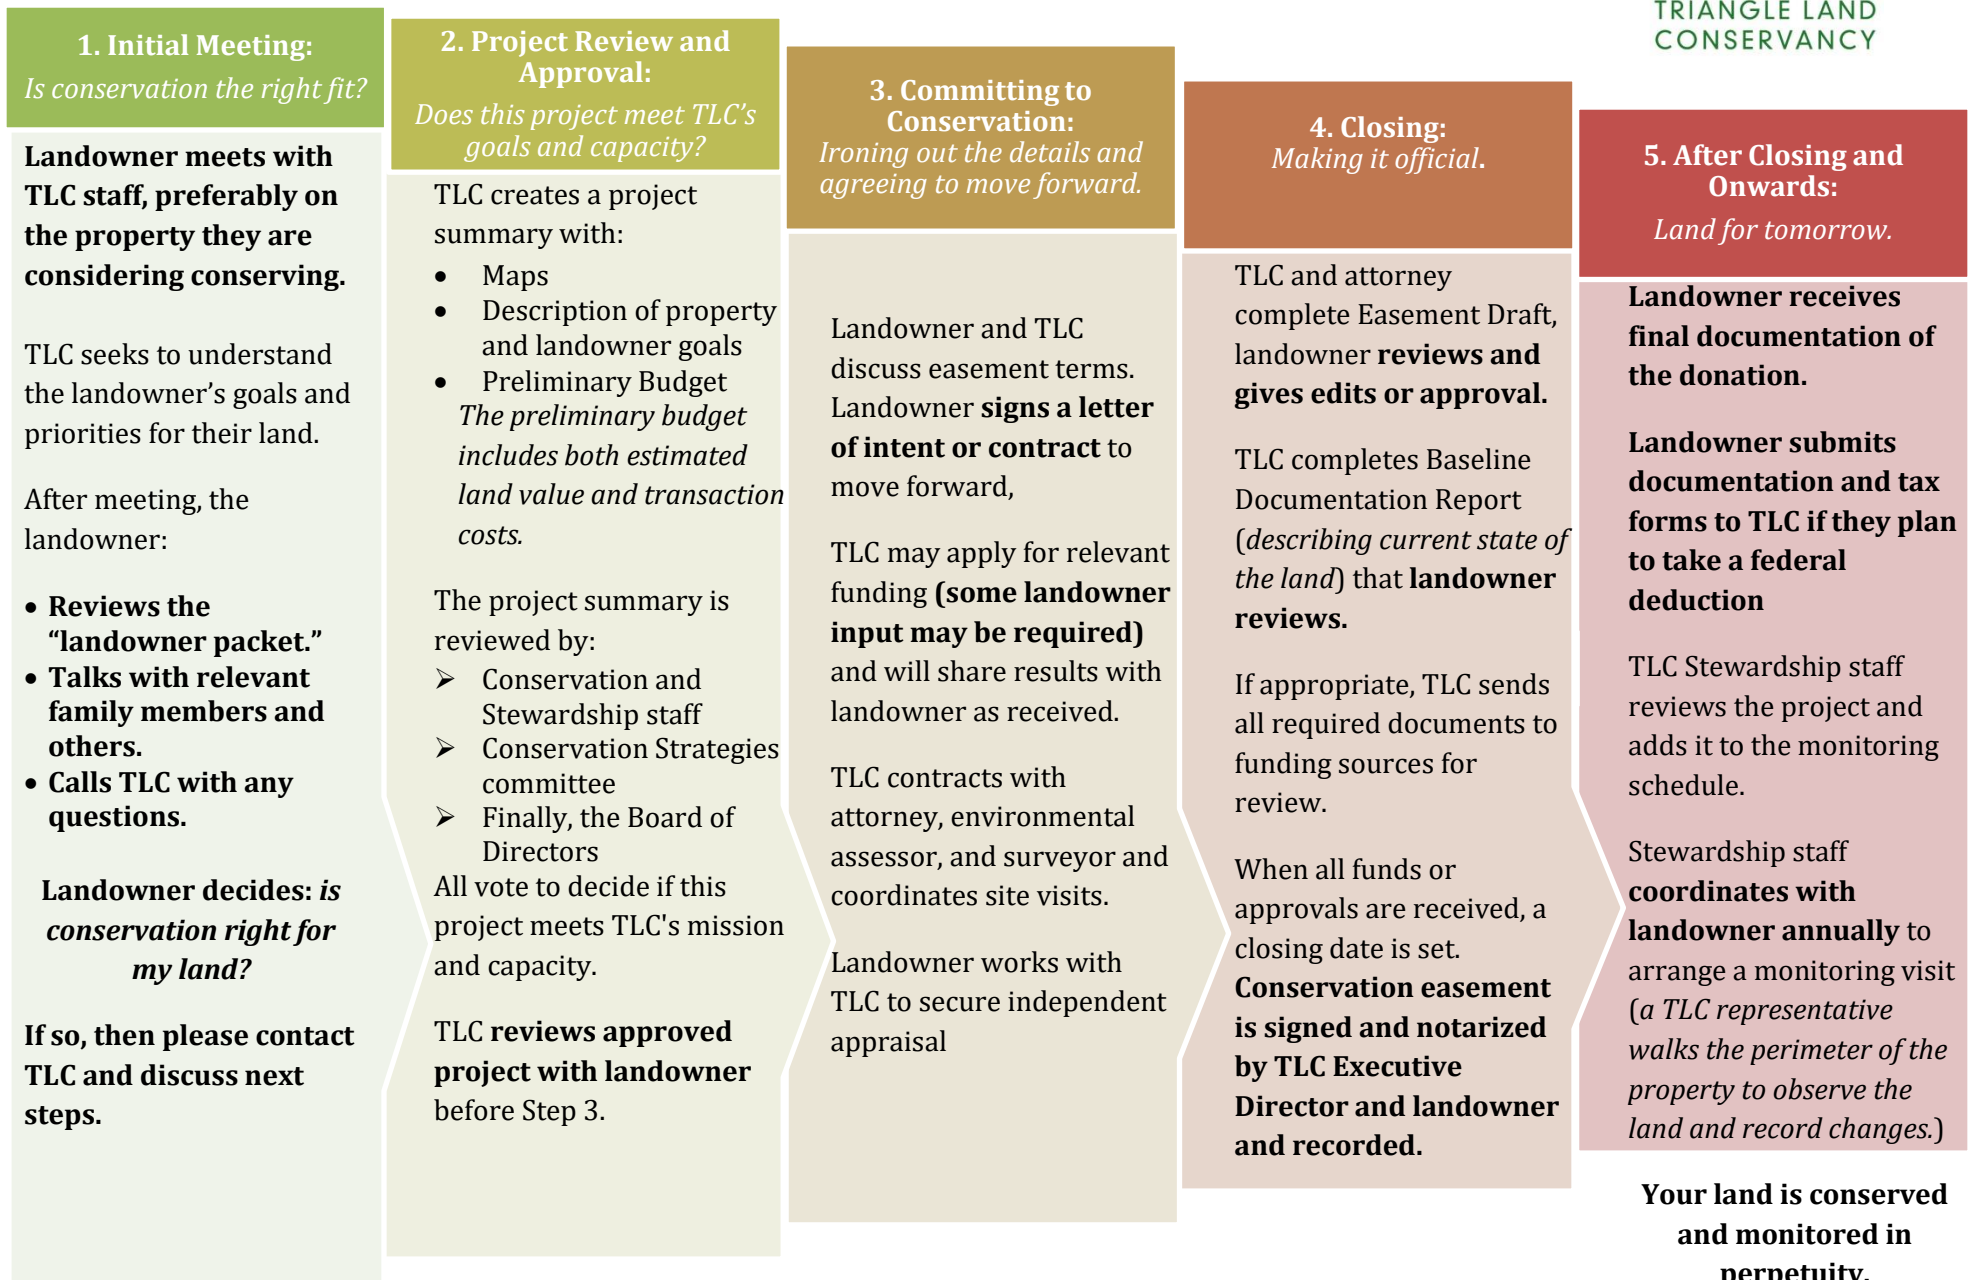

Triangle Land Conservancy's (TLC) Conservation Easement Process - *What can you expect?*

Landowner action items or touch points are **indicated in Bold**.

For more information or to begin the conservation process, please visit www.triangleland.org or contact: Margaret Sands, 919-908-0058, msands@triangleland.org